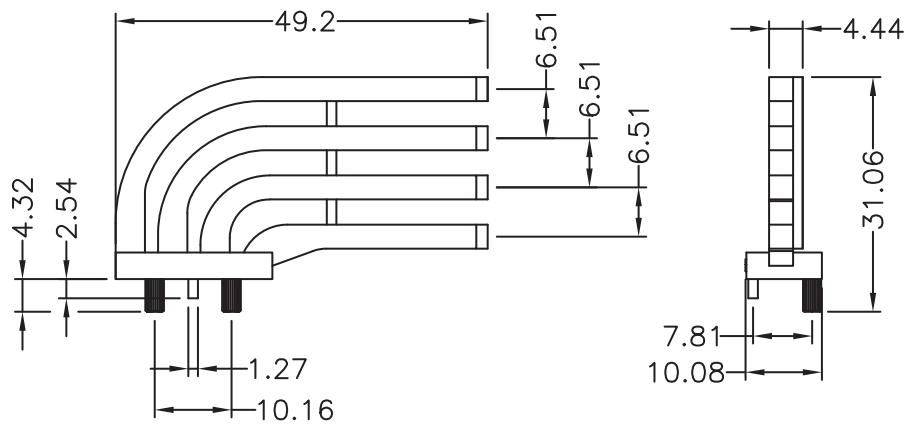

DIM.	TOL.
5mm DOWN	±0.2
5~20mm	±0.3
20~40mm	±0.4
40~60mm	±0.5
60~100mm	±0.8
100mm UP	±1.0

REVISIONS			
REV	DESCRIPTION	DATE	BY

NOTE:MADE OF EQUIVALENT MATERIAL.

		TITLE LIGHT PIPE	
		MATERIAL PC UL94V-0	DATE 30/05/2016
PART NUMBER 14036NA00		DRAWN R.F.	
DRAWING NUMBER 16.05.30.14036.0.E		COLOR TRANSPARENT	CHECK
SIZE A4	SCALE 1:1	UNIT mm	REV A
UNLESS OTHERWISE SPECIFIED TOLERANCE SEE ABOVE		APPROVED	