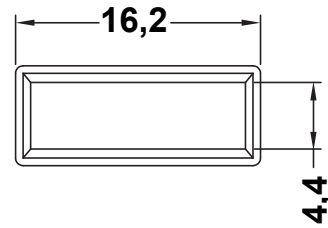

DIM.	TOL.
5mm DOWN	±0.2
5~20mm	±0.3
20~40mm	±0.4
40~60mm	±0.5
60~100mm	±0.8
100mm UP	±1.0

REVISIONS			
REV	DESCRIPTION	DATE	BY

				TITLE HDMI PLUG COVER	
				MATERIAL PE	
PART NUMBER 11356EA00				DRAWING NUMBER 21.10.08.11356.0.E	
				COLOR NATURAL	
SIZE A4	SCALE NTS	UNIT mm.	REV A	UNLESS OTHERWISE SPECIFIED TOLERANCE SEE ABOVE	
				APPROVED	