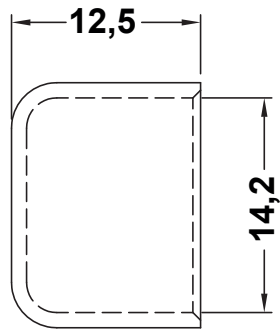

DIM.	TOL.
5mm DOWN	±0.2
5~20mm	±0.3
20~40mm	±0.4
40~60mm	±0.5
60~100mm	±0.8
100mm UP	±1.0

REVISIONS			
REV	DESCRIPTION	DATE	BY

				TITLE HDMI PLUG COVER	
				MATERIAL PE	
PART NUMBER 11356EA00				DRAWING NUMBER 21.10.08.11356.0.E	
				COLOR NATURAL	
SIZE A4	SCALE NTS	UNIT mm.	REV A	UNLESS OTHERWISE SPECIFIED TOLERANCE SEE ABOVE	
				APPROVED	