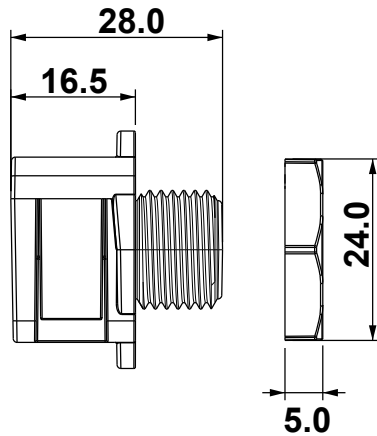

DIM.	TOL.
5mm DOWN	±0.2
5~20mm	±0.3
20~40mm	±0.4
40~60mm	±0.5
60~100mm	±0.8
100mm UP	±1.0

REVISIONS			
REV	DESCRIPTION	DATE	BY

Reccomended cut-out::
Ø16.5mm

	IP54	NEMA 12	UL TYPE 12					IK10
--	-------------	----------------	-------------------	--	--	--	--	-------------

Temperature: -40°C ... +130°C
Properties: halogen-free, silicone-free

Part Number	Color
15939FG01	BLACK
15939FG11	GREY

Compatible with:

Id	Description	Material	Q.ty
1	16 Top	PC	1
2	16 Bottom	PC	1
3	M16 Locknut	PA	1
4	Gasket (not shown)	NBR	1

	Single	Double	Quadruple
From	15913PSxx	15927PSxx	15933PSxx
To	15922PSxx	15929PSxx	15935PSxx

		TITLE SPLITTABLE CABLE GLANDS OSF		
		MATERIAL SEE TABLE	DATE 31/01/2022	
PART NUMBER SEE TABLE		DRAWING NUMBER 22.01.31.15939.0.E	COLOR SEE TABLE	CHECK
SIZE A4	SCALE 1:1	UNIT mm.	REV A	UNLESS OTHERWISE SPECIFIED TOLERANCE SEE ABOVE
				APPROVED