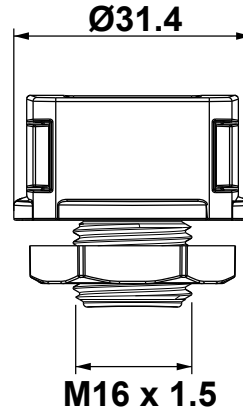

DIM.	TOL.
5mm DOWN	±0.2
5~20mm	±0.3
20~40mm	±0.4
40~60mm	±0.5
60~100mm	±0.8
100mm UP	±1.0

REVISIONS			
REV	DESCRIPTION	DATE	BY

Reccomended cut-out::
Ø16.5mm

	IP54	NEMA 12	UL TYPE 12					IK10
--	-------------	----------------	-------------------	--	--	--	--	-------------

Temperature: -40°C ... +130°C
Properties: halogen-free, silicone-free

Part Number	Color
15939FG01	BLACK
15939FG11	GREY

Compatible with:

Id	Description	Material	Q.ty
1	16 Top	PC	1
2	16 Bottom	PC	1
3	M16 Locknut	PA	1
4	Gasket (not shown)	NBR	1

	Single	Double	Quadruple
From	15913PSxx	15927PSxx	15933PSxx
To	15922PSxx	15929PSxx	15935PSxx

		TITLE SPLITTABLE CABLE GLANDS OSF		
		MATERIAL SEE TABLE	DATE 31/01/2022	
PART NUMBER SEE TABLE		DRAWING NUMBER 22.01.31.15939.0.E	COLOR SEE TABLE	CHECK
SIZE A4	SCALE 1:1	UNIT mm.	REV A	UNLESS OTHERWISE SPECIFIED TOLERANCE SEE ABOVE
				APPROVED