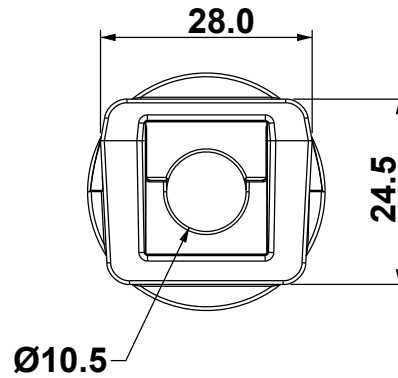

DIM.	TOL.
5mm DOWN	±0.2
5~20mm	±0.3
20~40mm	±0.4
40~60mm	±0.5
60~100mm	±0.8
100mm UP	±1.0

REVISIONS			
REV	DESCRIPTION	DATE	BY

Reccomended cut-out::
Ø16.5mm

	IP54	NEMA 12	UL TYPE 12					IK10
--	-------------	----------------	-------------------	--	--	--	--	-------------

Temperature: -40°C ... +130°C
Properties: halogen-free, silicone-free

Part Number	Color
15939FG01	BLACK
15939FG11	GREY

Compatible with:

Id	Description	Material	Q.ty
1	16 Top	PC	1
2	16 Bottom	PC	1
3	M16 Locknut	PA	1
4	Gasket (not shown)	NBR	1

	Single	Double	Quadruple
From	15913PSxx	15927PSxx	15933PSxx
To	15922PSxx	15929PSxx	15935PSxx

		TITLE SPLITTABLE CABLE GLANDS OSF		
		MATERIAL SEE TABLE	DATE 31/01/2022	
PART NUMBER SEE TABLE		DRAWING NUMBER 22.01.31.15939.0.E	COLOR SEE TABLE	CHECK
SIZE A4	SCALE 1:1	UNIT mm.	REV A	UNLESS OTHERWISE SPECIFIED TOLERANCE SEE ABOVE
				APPROVED