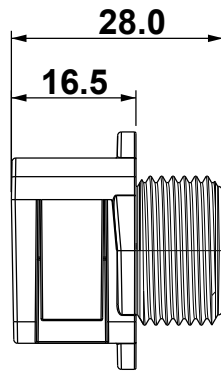

DIM.	TOL.
5mm DOWN	±0.2
5~20mm	±0.3
20~40mm	±0.4
40~60mm	±0.5
60~100mm	±0.8
100mm UP	±1.0

REVISIONS			
REV	DESCRIPTION	DATE	BY

Reccomended cut-out::
Ø20.5mm

	IP54	NEMA 12	UL TYPE 12					IK10
--	-------------	----------------	-------------------	--	--	--	--	-------------

Temperature: -40°C ... +130°C
Properties: halogen-free, silicone-free

Part Number	Color
15940FG01	BLACK
15940FG11	GREY

Compatible with:

Id	Description	Material	Q.ty
1	Top	PC	1
2	Bottom	PC	1
3	M20 Locknut	PA	1
4	Gasket (not shown)	NBR	1

	Single	Double	Quadruple
From	15913PSxx	15927PSxx	15933PSxx
To	15926PSxx	15930PSxx	15937PSxx

				TITLE SPLITTABLE CABLE GLANDS OSF			
				MATERIAL SEE TABLE		DATE 31/01/2022	
PART NUMBER SEE TABLE		DRAWING NUMBER 22.01.31.15940.0.E		V0(UL94)		DRAWN A.C.	
SIZE A4		SCALE 1:1		COLOR SEE TABLE		CHECK	
UNIT mm.		REV A		UNLESS OTHERWISE SPECIFIED TOLERANCE SEE ABOVE		APPROVED	