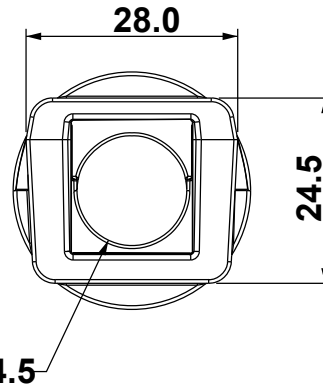

DIM.	TOL.
5mm DOWN	±0.2
5~20mm	±0.3
20~40mm	±0.4
40~60mm	±0.5
60~100mm	±0.8
100mm UP	±1.0

REVISIONS			
REV	DESCRIPTION	DATE	BY

Reccomended cut-out::
Ø20.5mm

	IP54	NEMA 12	UL TYPE 12					IK10
--	-------------	----------------	-------------------	--	--	--	--	-------------

Temperature: -40°C ... +130°C
Properties: halogen-free, silicone-free

Part Number	Color
15940FG01	BLACK
15940FG11	GREY

Compatible with:

Id	Description	Material	Q.ty
1	Top	PC	1
2	Bottom	PC	1
3	M20 Locknut	PA	1
4	Gasket (not shown)	NBR	1

	Single	Double	Quadruple
From	15913PSxx	15927PSxx	15933PSxx
To	15926PSxx	15930PSxx	15937PSxx

				TITLE SPLITTABLE CABLE GLANDS OSF			
				MATERIAL SEE TABLE		DATE 31/01/2022	
PART NUMBER SEE TABLE		DRAWING NUMBER 22.01.31.15940.0.E		V0(UL94)		DRAWN A.C.	
SIZE A4		SCALE 1:1		COLOR SEE TABLE		CHECK	
UNIT mm.		REV A		UNLESS OTHERWISE SPECIFIED TOLERANCE SEE ABOVE		APPROVED	