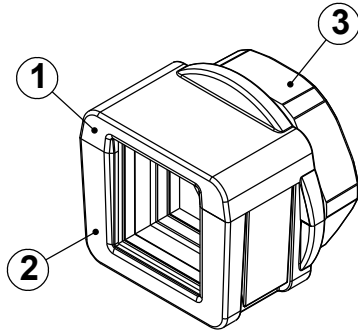

DIM.	TOL.
5mm DOWN	±0.2
5~20mm	±0.3
20~40mm	±0.4
40~60mm	±0.5
60~100mm	±0.8
100mm UP	±1.0

REVISIONS			
REV	DESCRIPTION	DATE	BY

Reccomended cut-out::
Ø20.5mm

	IP54	NEMA 12	UL TYPE 12					IK10
--	-------------	----------------	-------------------	--	--	--	--	-------------

Temperature: -40°C ... +130°C
Properties: halogen-free, silicone-free

Part Number	Color
15940FG01	BLACK
15940FG11	GREY

Compatible with:

Id	Description	Material	Q.ty
1	Top	PC	1
2	Bottom	PC	1
3	M20 Locknut	PA	1
4	Gasket (not shown)	NBR	1

	Single	Double	Quadruple
From	15913PSxx	15927PSxx	15933PSxx
To	15926PSxx	15930PSxx	15937PSxx

				TITLE SPLITTABLE CABLE GLANDS OSF			
				MATERIAL SEE TABLE		DATE 31/01/2022	
PART NUMBER SEE TABLE		DRAWING NUMBER 22.01.31.15940.0.E		V0(UL94)		DRAWN A.C.	
SIZE A4		SCALE 1:1		COLOR SEE TABLE		CHECK	
UNIT mm.		REV A		UNLESS OTHERWISE SPECIFIED TOLERANCE SEE ABOVE		APPROVED	