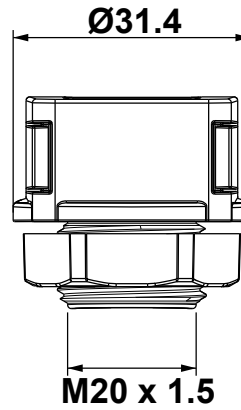

DIM.	TOL.
5mm DOWN	±0.2
5~20mm	±0.3
20~40mm	±0.4
40~60mm	±0.5
60~100mm	±0.8
100mm UP	±1.0

REVISIONS			
REV	DESCRIPTION	DATE	BY

Reccomended cut-out::
Ø20.5mm

	IP54	NEMA 12	UL TYPE 12					IK10
--	-------------	----------------	-------------------	--	--	--	--	-------------

Temperature: -40°C ... +130°C
Properties: halogen-free, silicone-free

Part Number	Color
15940FG01	BLACK
15940FG11	GREY

Compatible with:

Id	Description	Material	Q.ty
1	Top	PC	1
2	Bottom	PC	1
3	M20 Locknut	PA	1
4	Gasket (not shown)	NBR	1

	Single	Double	Quadruple
From	15913PSxx	15927PSxx	15933PSxx
To	15926PSxx	15930PSxx	15937PSxx

				TITLE SPLITTABLE CABLE GLANDS OSF			
				MATERIAL SEE TABLE		DATE 31/01/2022	
PART NUMBER SEE TABLE		DRAWING NUMBER 22.01.31.15940.0.E		V0(UL94)		DRAWN A.C.	
SIZE A4		SCALE 1:1		COLOR SEE TABLE		CHECK	
UNIT mm.		REV A		UNLESS OTHERWISE SPECIFIED TOLERANCE SEE ABOVE		APPROVED	