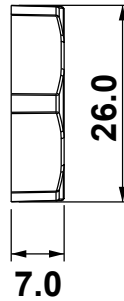

DIM.	TOL.
5mm DOWN	±0.2
5~20mm	±0.3
20~40mm	±0.4
40~60mm	±0.5
60~100mm	±0.8
100mm UP	±1.0

REVISIONS			
REV	DESCRIPTION	DATE	BY

Reccomended cut-out::
Ø20.5mm

	IP54	NEMA 12	UL TYPE 12					IK10
--	-------------	----------------	-------------------	--	--	--	--	-------------

Temperature: -40°C ... +130°C
Properties: halogen-free, silicone-free

Part Number	Color
15940FG01	BLACK
15940FG11	GREY

Compatible with:

Id	Description	Material	Q.ty
1	Top	PC	1
2	Bottom	PC	1
3	M20 Locknut	PA	1
4	Gasket (not shown)	NBR	1

	Single	Double	Quadruple
From	15913PSxx	15927PSxx	15933PSxx
To	15926PSxx	15930PSxx	15937PSxx

				TITLE SPLITTABLE CABLE GLANDS OSF			
				MATERIAL SEE TABLE		DATE 31/01/2022	
PART NUMBER SEE TABLE		DRAWING NUMBER 22.01.31.15940.0.E		V0(UL94)		DRAWN A.C.	
SIZE A4		SCALE 1:1		COLOR SEE TABLE		CHECK	
UNIT mm.		REV A		UNLESS OTHERWISE SPECIFIED TOLERANCE SEE ABOVE		APPROVED	