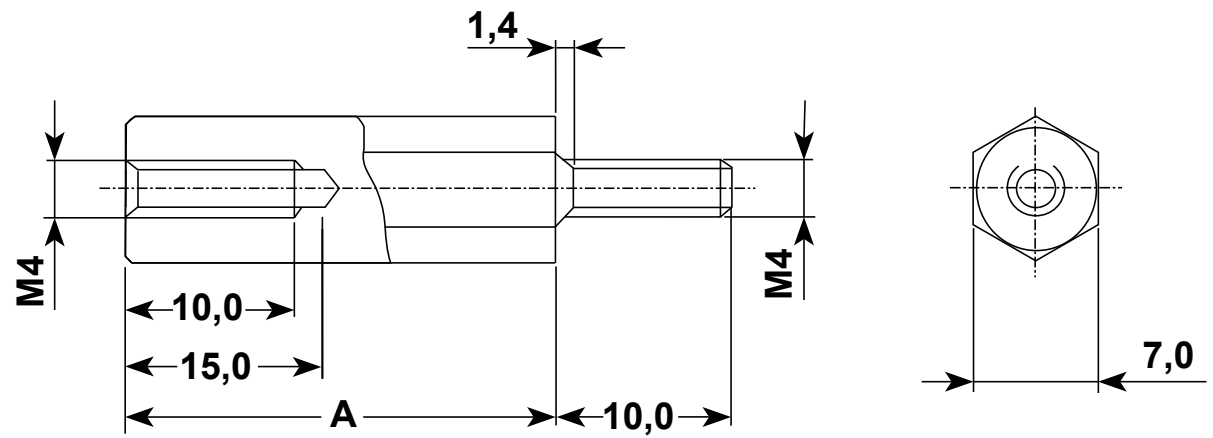

REVISIONS			
REV	DESCRIPTION	DATE	BY

P/N	A
4543MC94	25,0
4544MC94	30,0
4545MC94	35,0
4546MC94	40,0
4547MC94	45,0
4548MC94	50,0
4549MC94	55,0
4550MC94	60,0
4692MC94	70,0
4693MC94	80,0

	DESCRIPTION		TITLE: <b>THREADED P.C.B. SPACERS</b>	DWG UNIT: MM
	MATERIAL: NICKEL-PLATED BRASS		Modelled in RHINO 4.0   FILE:	DwN: 17/09/24   ChkD:
			TOLLERANCES UNLESS NOTED	DT: 24.09.17.45XX.0.E.   Part Number: SEE TABLE
			+/- 0,1	SCALE: NTS
REV.		DATE	