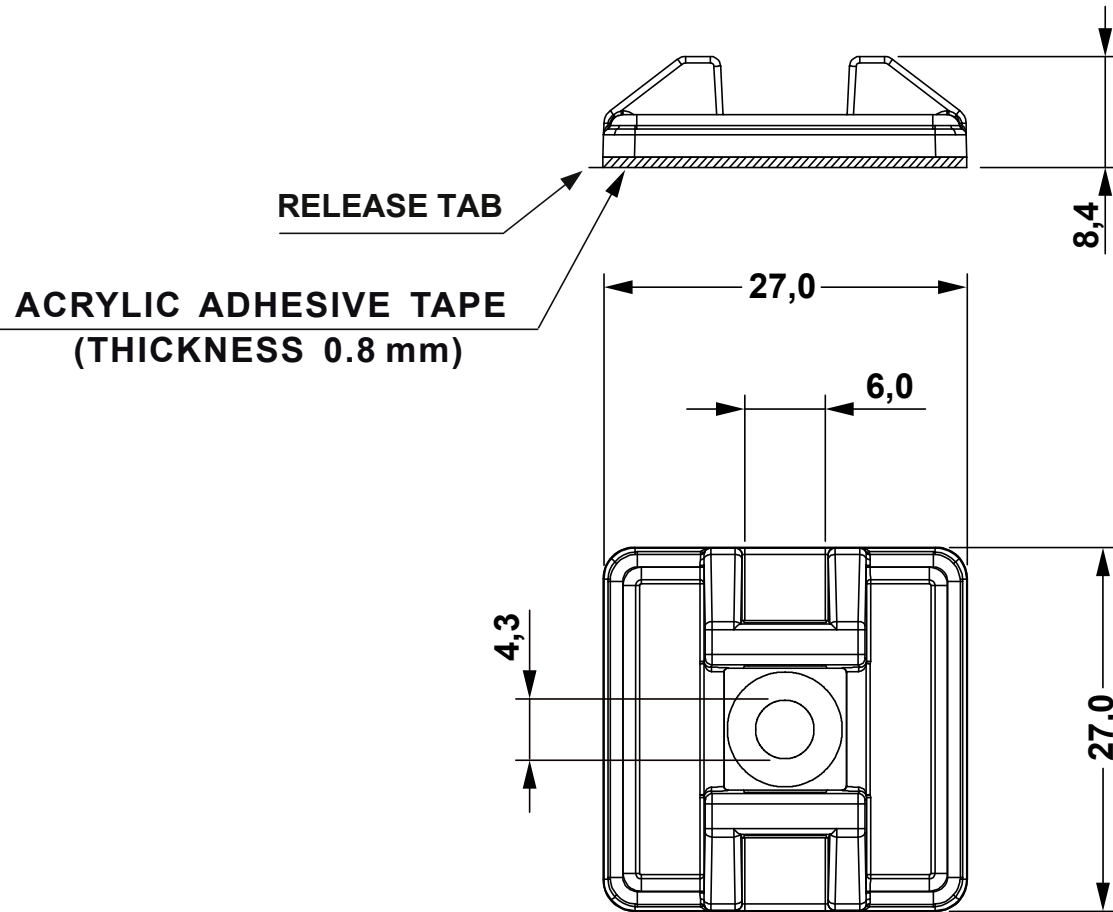

DIM.	TOL.
5mm DOWN	±0.2
5~20mm	±0.3
20~40mm	±0.4
40~60mm	±0.5
60~100mm	±0.8
100mm UP	±1.0

REVISIONS			
REV	DESCRIPTION	DATE	BY

REV.	DESCRIPTION	DATE	TITLE:	FILE:	DwN:	ChkD:
	MATERIAL: ABS		SELF-ADHESIVE BASE		10/10/17	
	COLOUR: NATURAL		<i>Modelled in RHINO 4.0</i>	SHEET: 1 OF 1	DT: 17.10.10.8030.0.E	Part Number: 8030HA00CS
			TOLLERANCES UNLESS NOTED	SCALE: NTS		
			SEE ABOVE		